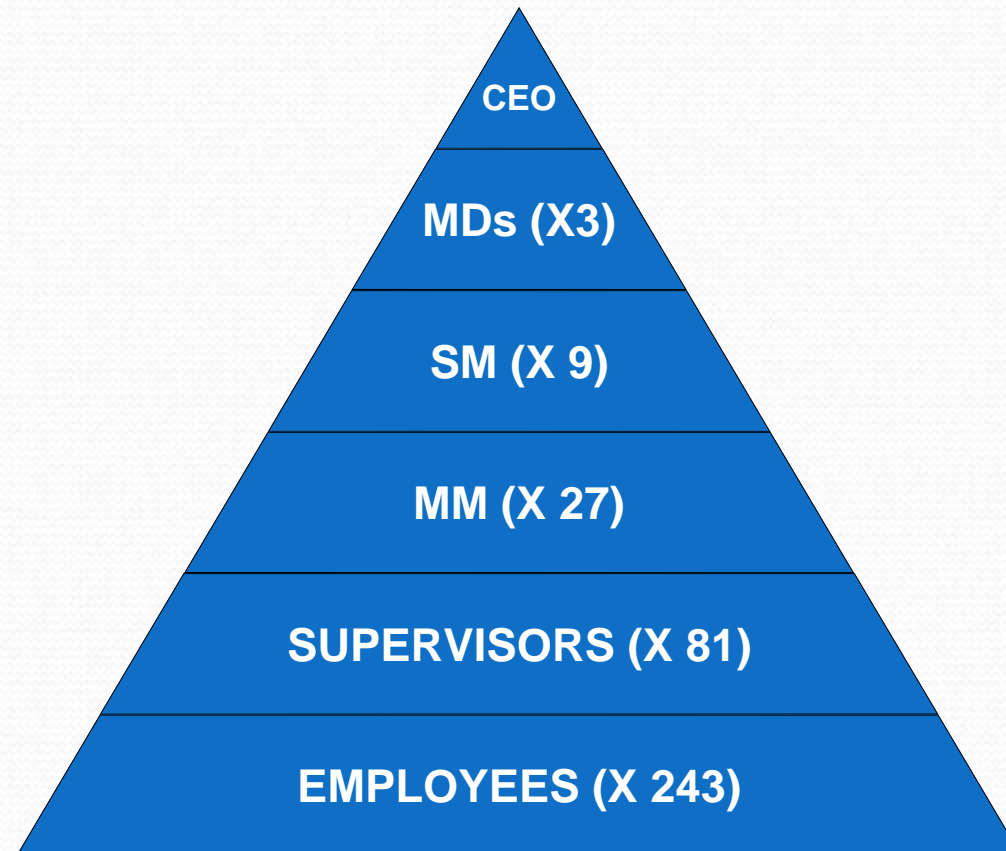

The Power Of Numbers

1 New Member Per Month Scenario

Month	1	3	6	9	12
Total Members	1	7	56	255	793
Total Income	R30	R210	R1 680	R7 650	R23 790

The Pyramid Myth