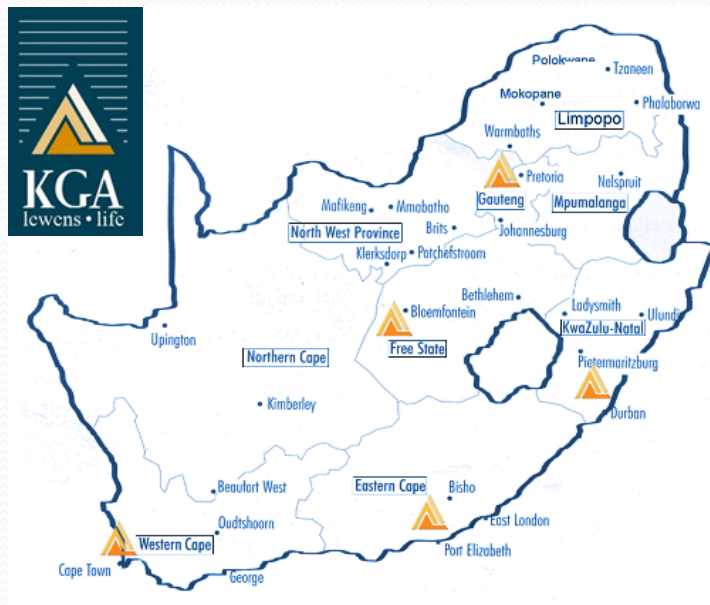

Westrich Marketing(Pty)Ltd

T/A

Blue  Chip
Business Opportunity

Est. 2000

KGA LIFE - BRANCHES

Est. 1986 - FSP 15980

HEAD OFFICE
55 Canterbury Street
Bellville

For things to change ...